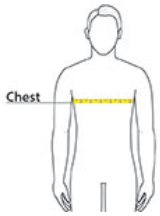

PRODUCT MEASUREMENTS

	XS	S	M	L	XL
Size	4	6-8	10-12	14-16	18-20
Body Length at Back	19	21	23	25	27
Chest	13	14 1/2	16	17	18 1/2

Body Length at Back: Measured from high point shoulder to finished hem at back.

Chest: Measured across the chest one inch below armhole when laid flat.

SIZE CHARTS

	XS	S	M	L	XL
Size	4/5	6/8	10/12	14/16	18/20
Chest	22-24	25-27	28-30	30-32	32-34

SPEC SHEET + MEASUREMENTS

SPORT-TEK

Sport-Tek® Youth Rival Basketball Rev Jersey. YST900

HOW TO MEASURE

CHEST

Measure under the arm and around the fullest part of the chest with arms down, keeping tape horizontal.

COLORS

Black/ White
PMS BLACK
C

Carolina Blue/
White
PMS 646C

Deep Red/
White
PMS 201C